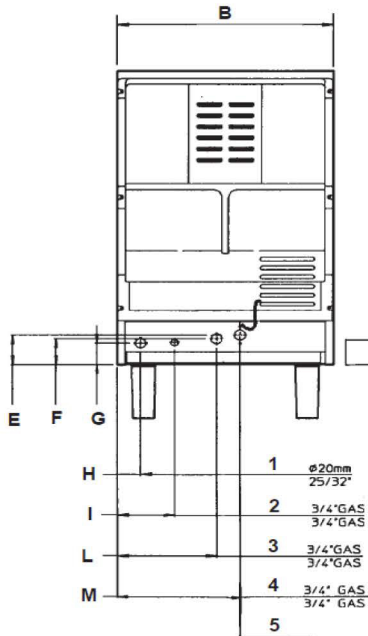

FM80

CommercialIce^o
A U S T R A L I A

- 70kg production 25kg storage

SPECIFICATION

DIMENSIONS

Width 529 mm
Depth 626 mm
Height 797 / 927 mm with legs

PLUMBING CONNECTIONS

(5) 10 amp 1 metre power lead 80 mm
(G) 20mm Water Outlet Gravity 58 mm
(F) 3/4" Water Inlet 70 mm